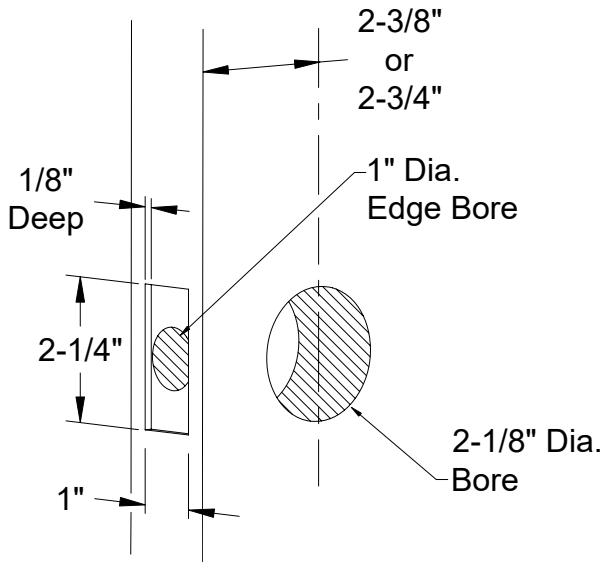

Installation Guide Single Cylinder Deadbolts

EMTEK

1. Door Prep

2. Install Bolt

3. Door Jamb Prep

4. Outside Trim

5. Inside Trim